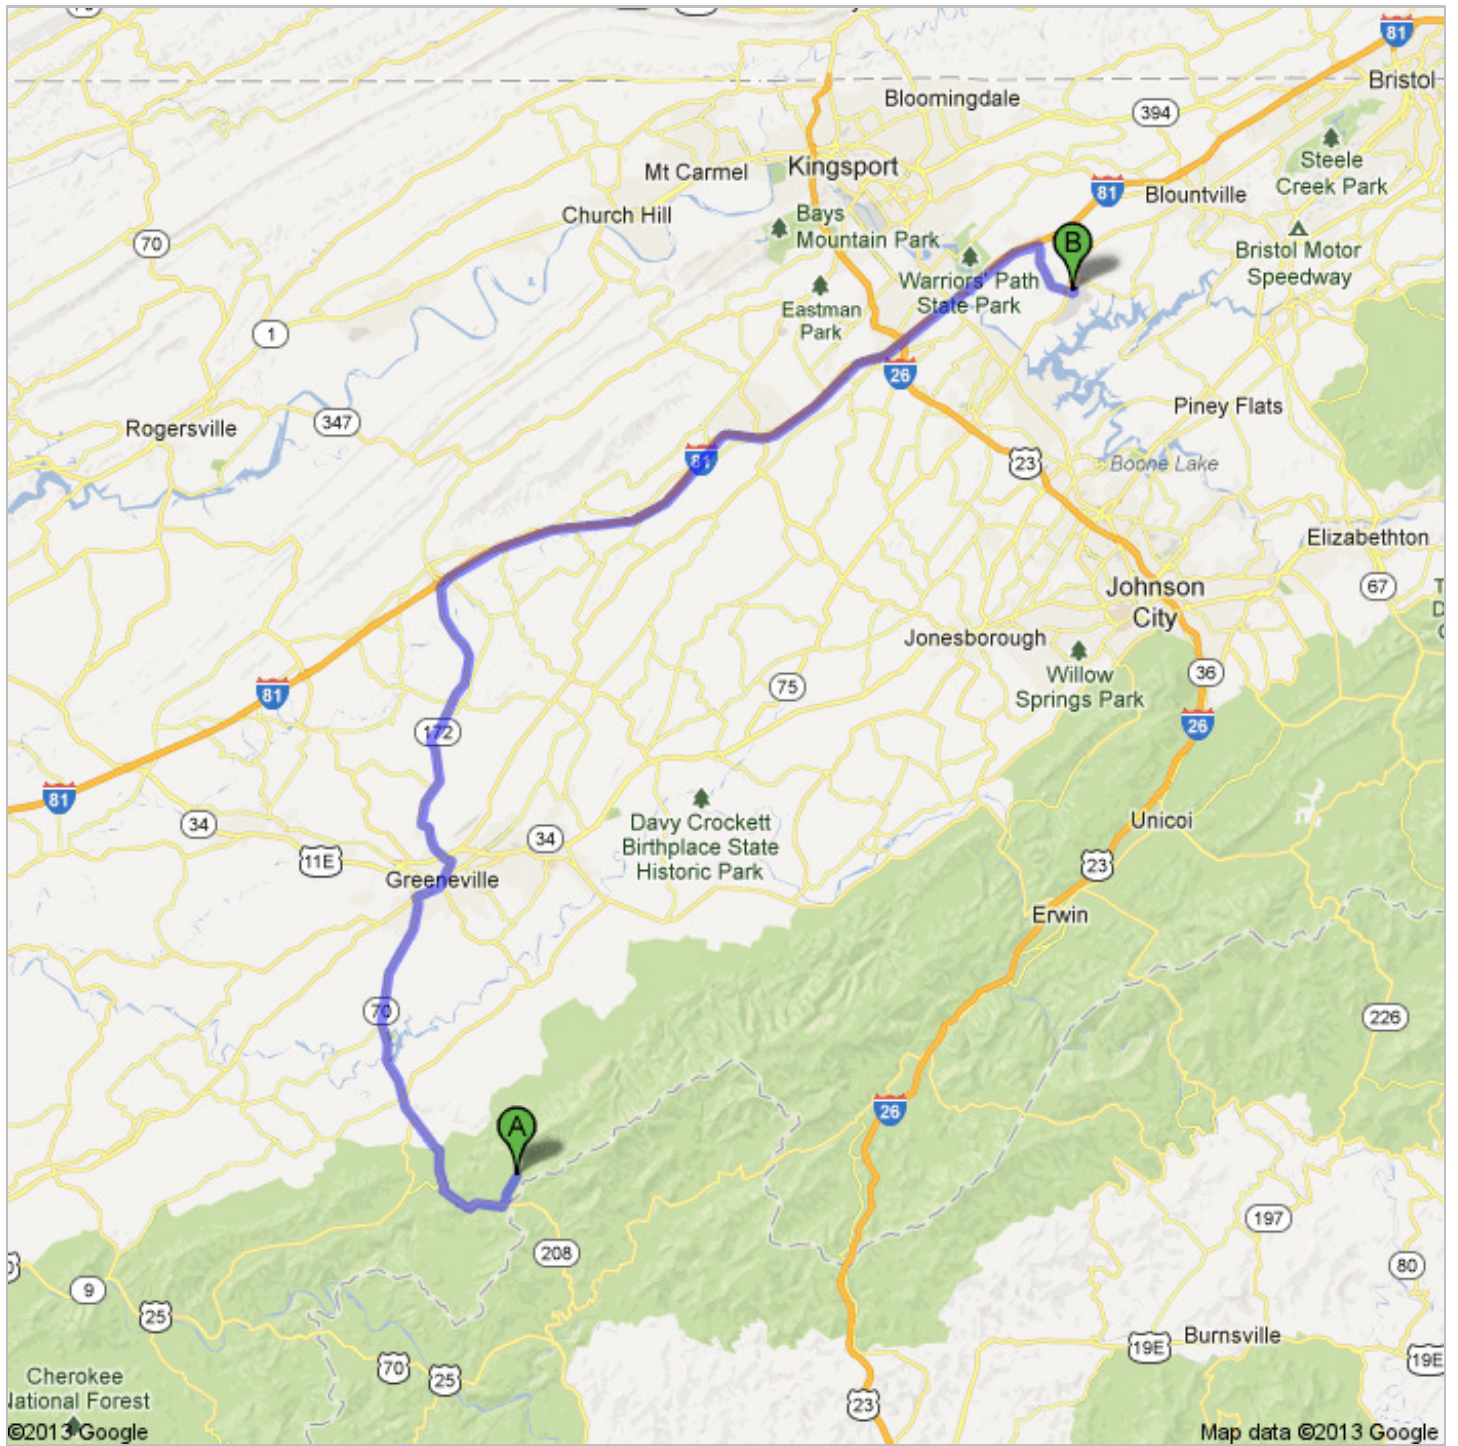

### Directions to Tri-Cities Regional Airport

2525 Tennessee 75, Blountville, TN 37617

59.5 mi – about 1 hour 12 mins

## A Hemlock Hollow Inn "Farm, Shoppe & Cabins"

Viking Mountain Rd, Greeneville, TN 37743

1. Head **southwest** on **Viking Mountain Rd** toward **Log Cabin Rd**

About 4 mins

go 1.4 mi  
total 1.4 mi
2. Turn right onto **TN-70 N/Asheville Hwy**

About 20 mins

go 14.7 mi  
total 16.1 mi
3. Turn right onto **W Main St**

About 5 mins

go 2.1 mi  
total 18.2 mi
4. Turn left onto **Baileyton Rd**

About 15 mins

go 11.9 mi  
total 30.1 mi
5. Turn right onto the **I-81 S** ramp
 

About 53 secs

go 0.4 mi  
total 30.5 mi
6. Merge onto **I-81 N**

About 22 mins

go 26.2 mi  
total 56.7 mi
7. Take exit **63** for **Tennessee 357** toward **Tri-Cities Airport**

go 0.2 mi  
total 56.9 mi
8. Keep right at the fork, follow signs for **Airport Northeast State** and merge onto **TN-357 S/Airport Pkwy**