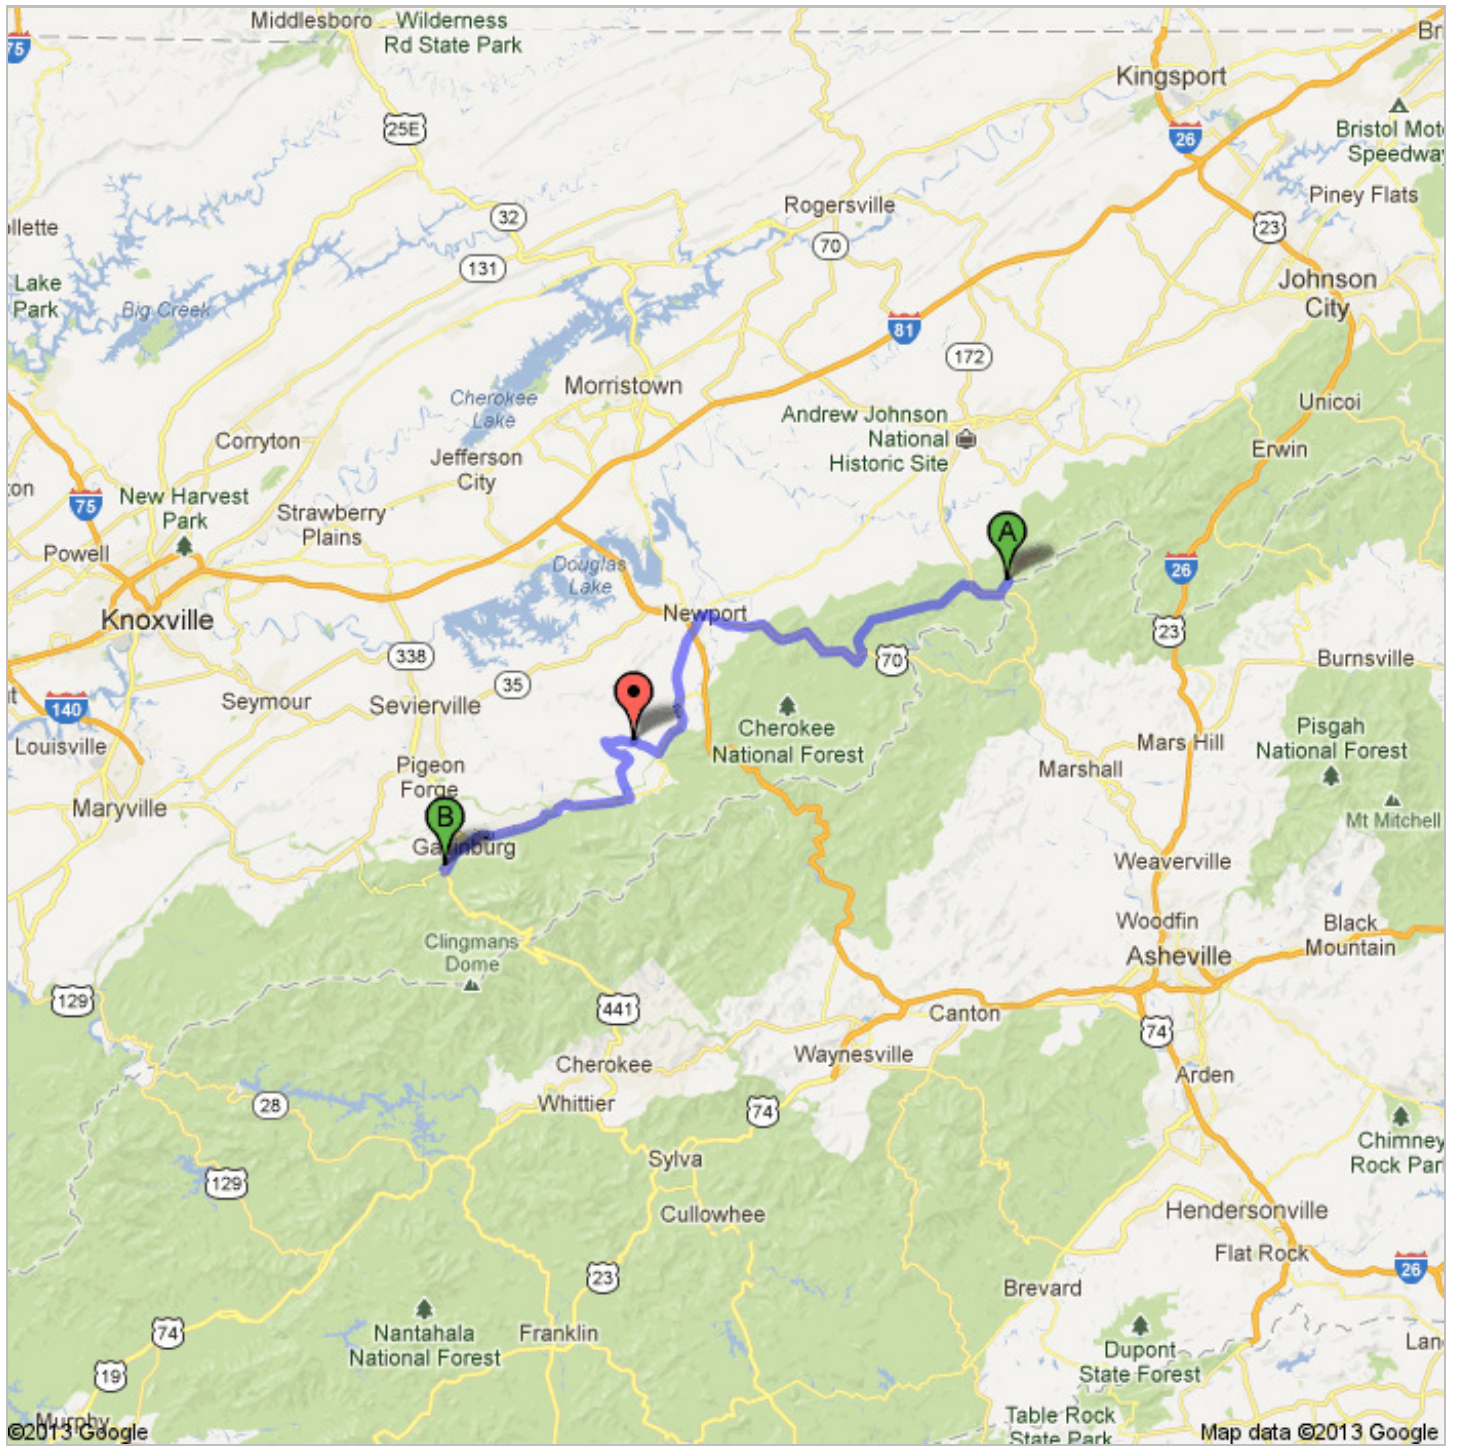

Directions to Sugarlands Visitor Center

1420 Little River Rd, Gatlinburg, TN 37738

71.7 mi – about 1 hour 54 mins

Hemlock Hollow Inn "Farm, Shoppe & Cabins"

Viking Mountain Rd, Greeneville, TN 37743

1. Head **southwest** on **Viking Mountain Rd** toward **Log Cabin Rd** go 1.4 mi
total 1.4 mi
About 4 mins
-  2. Turn right onto **TN-70 N/Asheville Hwy** go 3.1 mi
total 4.5 mi
About 5 mins
-  3. Turn left onto **Cecil Davis Rd** go 0.3 mi
total 4.8 mi
About 55 secs
4. Continue onto **Rollins Chapel Rd** go 1.4 mi
total 6.2 mi
About 3 mins
-  5. Turn left onto **TN-107 W/Houston Valley Rd** go 13.4 mi
total 19.6 mi
Continue to follow TN-107 W
About 18 mins
-  6. Continue onto **TN-9 W/US-25 N/US-70 W/Dixie Hwy** go 11.6 mi
total 31.2 mi
Continue to follow TN-9 W/US-25 N/US-70 W
About 15 mins
-  7. Turn left onto **TN-32 S/US-321 S/Cosby Hwy** go 5.4 mi
total 36.6 mi
Continue to follow TN-32 S/Cosby Hwy
About 9 mins
8. Continue onto **S 325** go 1.7 mi
total 38.3 mi
About 3 mins
-  9. Turn right onto **TN-73 W/US-321 S/Wilton Springs Rd** go 0.1 mi
total 38.4 mi
-  10. Turn left onto **TN-32 S/TN-73 W/US-321 S/Cosby Hwy** go 4.8 mi
total 43.2 mi
About 7 mins
-  11. Turn right onto **TN-339 W/Jones Cove Rd** go 4.7 mi
total 47.9 mi
About 7 mins
-  12. Turn left onto **Henry Town Rd** go 1.0 mi
total 48.9 mi
About 3 mins
-  13. Take the 1st left onto **Rocky Flats Rd** go 1.6 mi
total 50.6 mi
About 4 mins
-  14. Turn right to stay on **Rocky Flats Rd** go 3.9 mi
total 54.4 mi
About 10 mins
-  15. Turn right onto **TN-73 W/US-321 S/US-321 Scenic N/East Pkwy** go 14.3 mi
total 68.7 mi
About 19 mins
-  16. Continue onto **US-441 S/Parkway** go 2.5 mi
total 71.2 mi
Continue to follow US-441 S
About 6 mins
-  17. Turn right onto **Park Headquarters Rd** go 0.5 mi
total 71.7 mi
Destination will be on the left
About 1 min