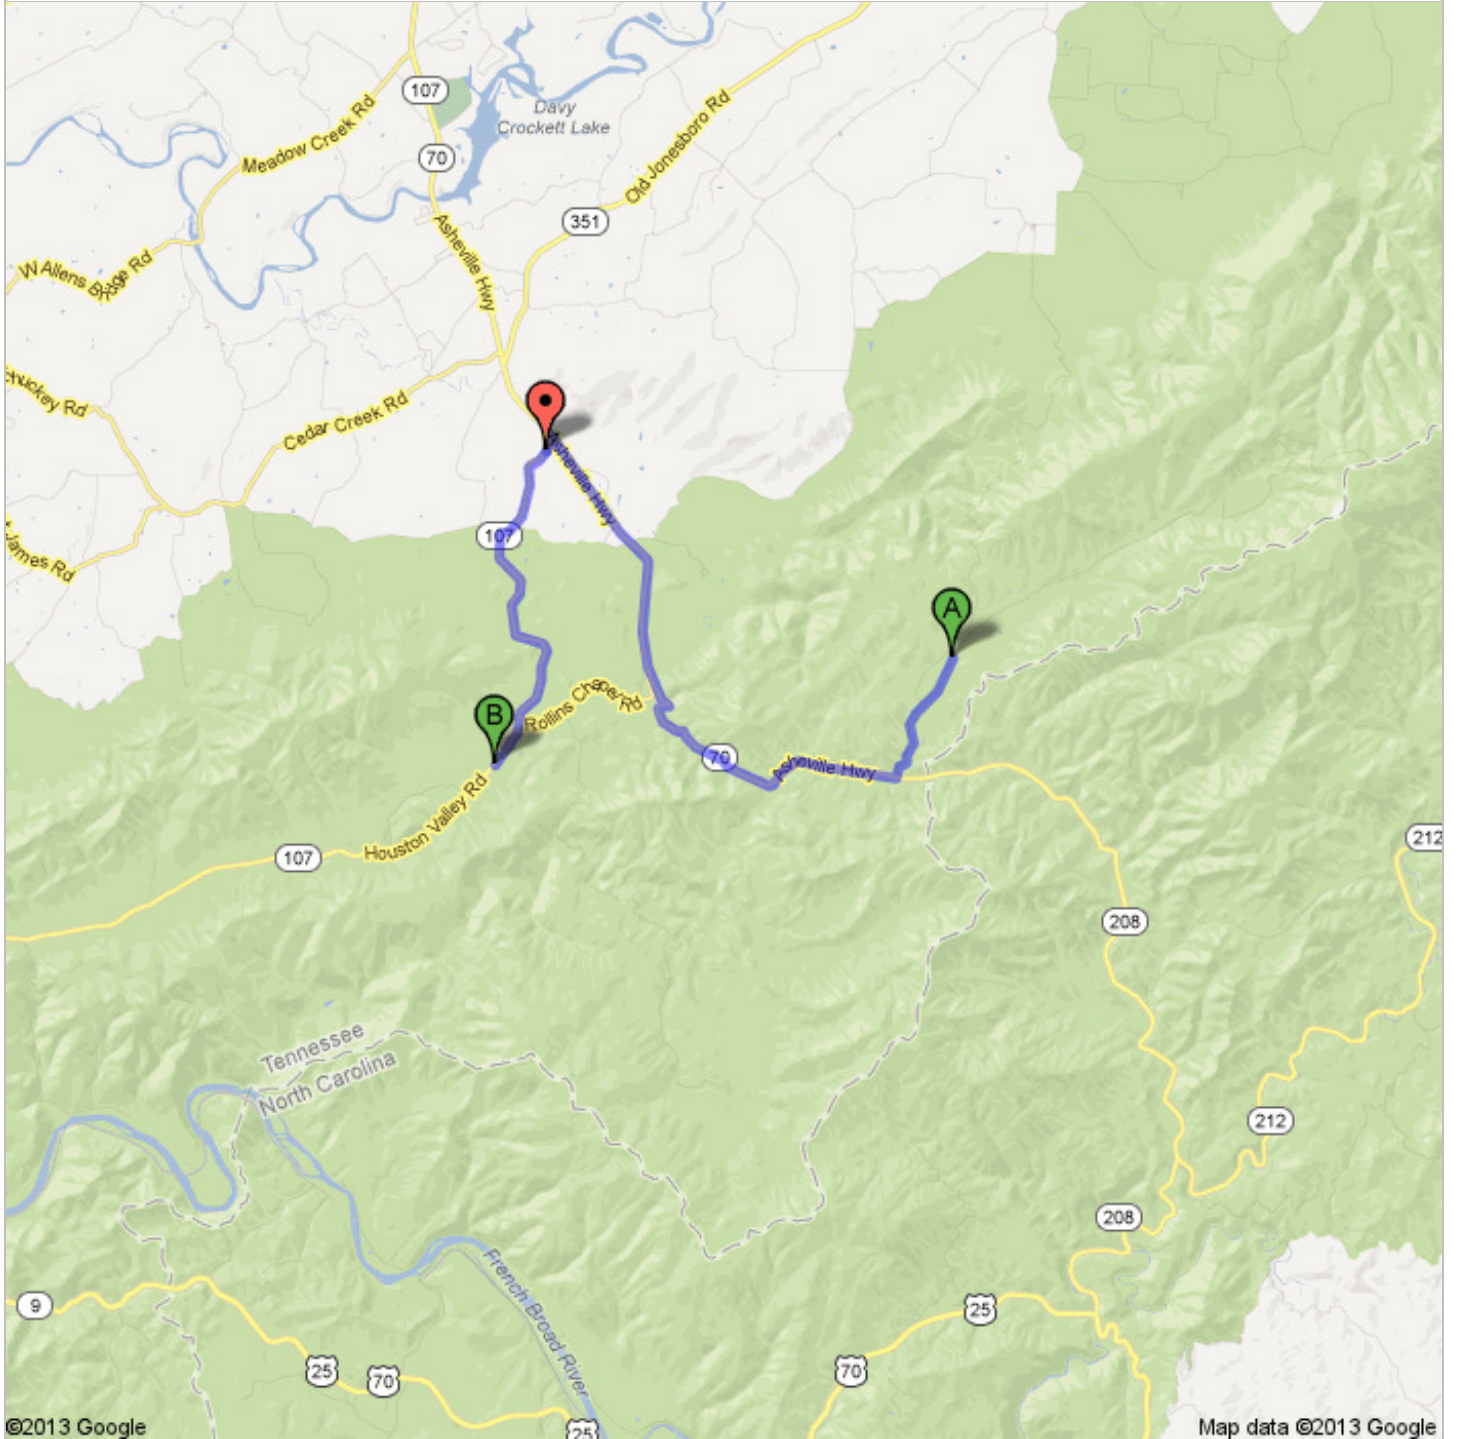

**Directions to TN-107 W/Houston Valley Rd**  
10.9 mi – about 19 mins

**A** **Hemlock Hollow Inn "Farm, Shoppe & Cabins"**  
 Viking Mountain Rd, Greeneville, TN 37743

1. Head **southwest** on **Viking Mountain Rd** toward **Log Cabin Rd** go 1.4 mi  
total 1.4 mi  
 About 4 mins

**70** 2. Turn right onto **TN-70 N/Asheville Hwy** go 5.8 mi  
total 7.1 mi  
 About 8 mins

**107** 3. Sharp left onto **TN-107 W/Houston Valley Rd** go 3.8 mi  
total 10.9 mi  
 About 7 mins

**B** TN-107 W/Houston Valley Rd

These directions are for planning purposes only. You may find that construction projects, traffic, weather, or other events may cause conditions to differ from the map results, and you should plan your route accordingly. You must obey all signs or notices regarding your route.

Map data ©2013 Google

Directions weren't right? Please find your route on [maps.google.com](https://maps.google.com) and click "Report a problem" at the bottom left.