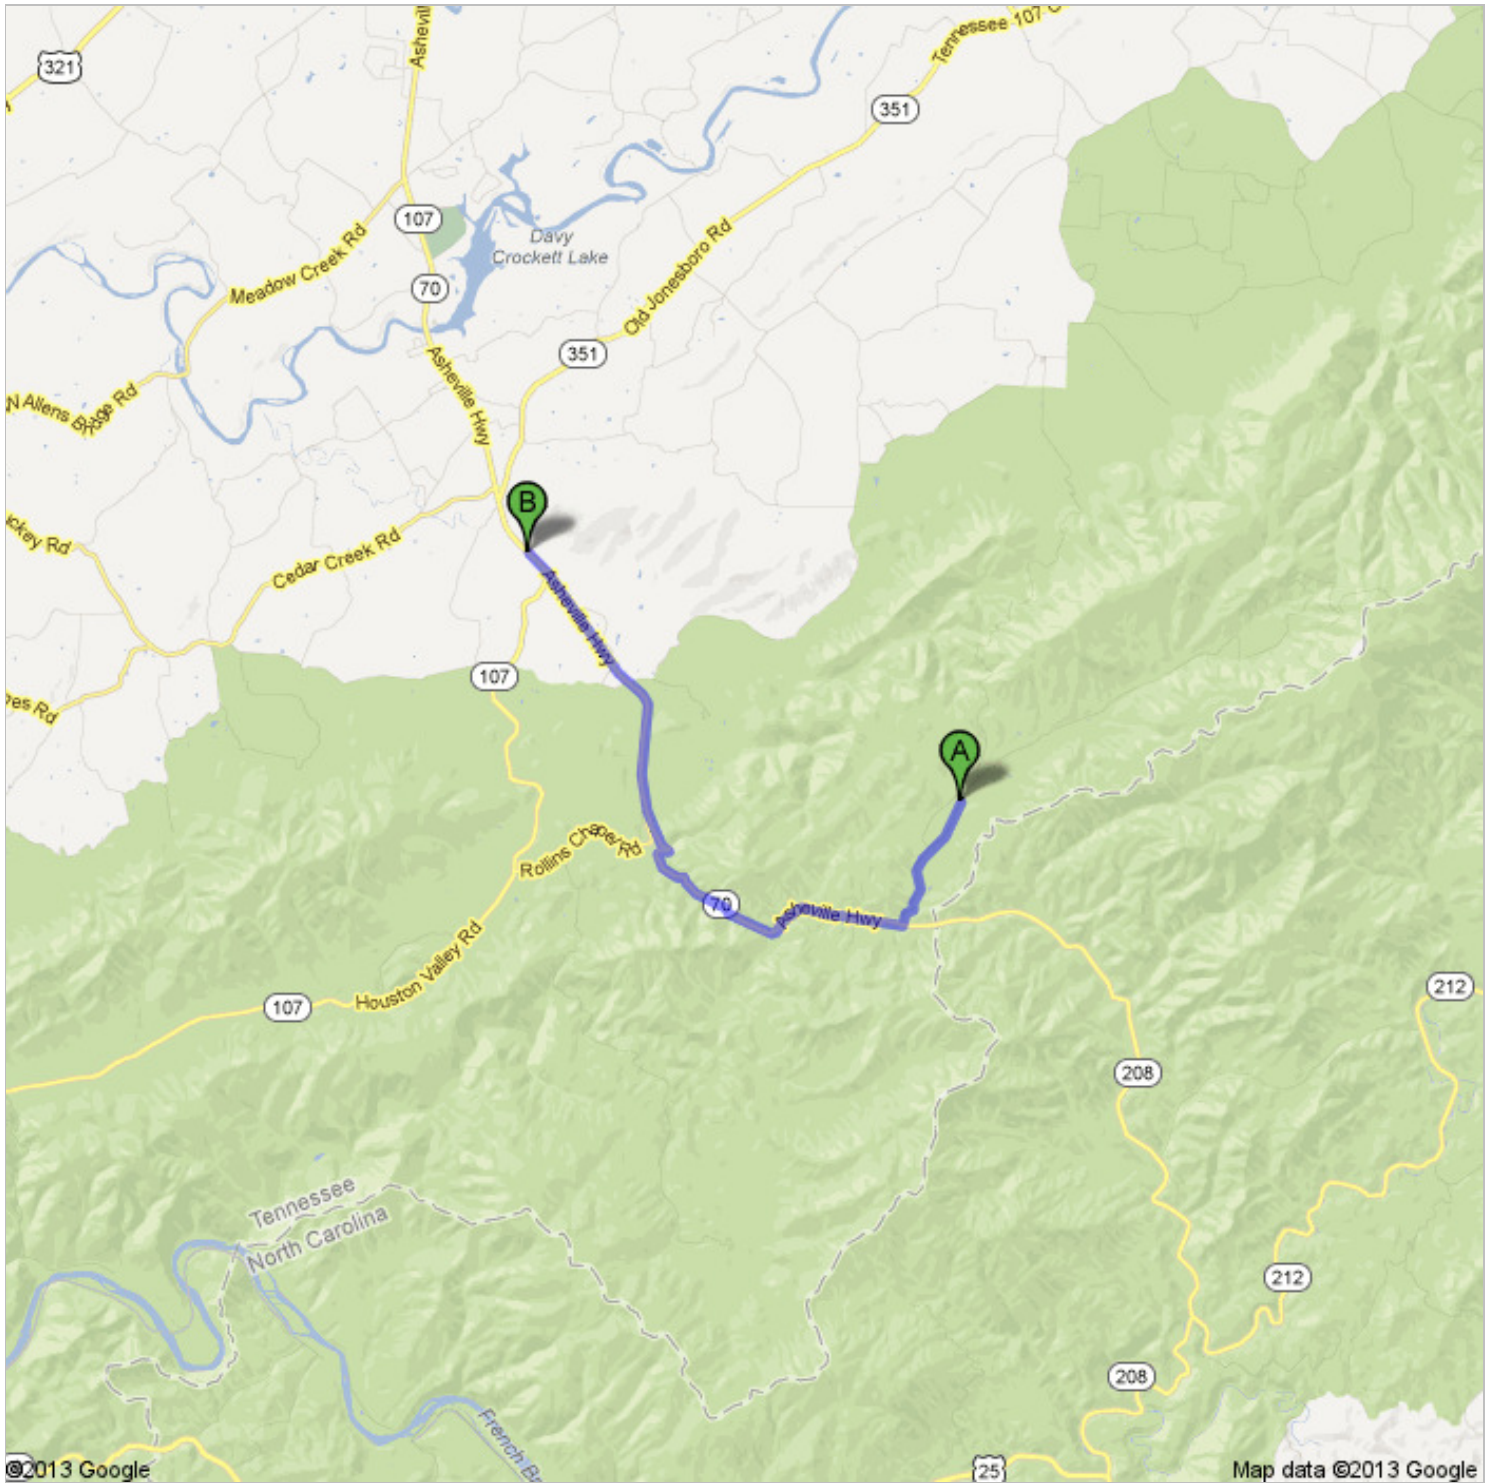

Directions to Creekside Market

8691 Asheville Hwy, Greenville, TN 37743

7.3 mi – about 12 mins

A **Hemlock Hollow Inn "Farm, Shoppe & Cabins"**
 Viking Mountain Rd, Greeneville, TN 37743

1. Head **southwest** on **Viking Mountain Rd** toward **Log Cabin Rd** go 1.4 mi
total 1.4 mi
 About 4 mins

70 2. Turn right onto **TN-70 N/Asheville Hwy** go 6.0 mi
total 7.3 mi
 Destination will be on the right
 About 9 mins

B **Creekside Market**
 8691 Asheville Hwy, Greeneville, TN 37743

These directions are for planning purposes only. You may find that construction projects, traffic, weather, or other events may cause conditions to differ from the map results, and you should plan your route accordingly. You must obey all signs or notices regarding your route.

Map data ©2013 Google

Directions weren't right? Please find your route on maps.google.com and click "Report a problem" at the bottom left.