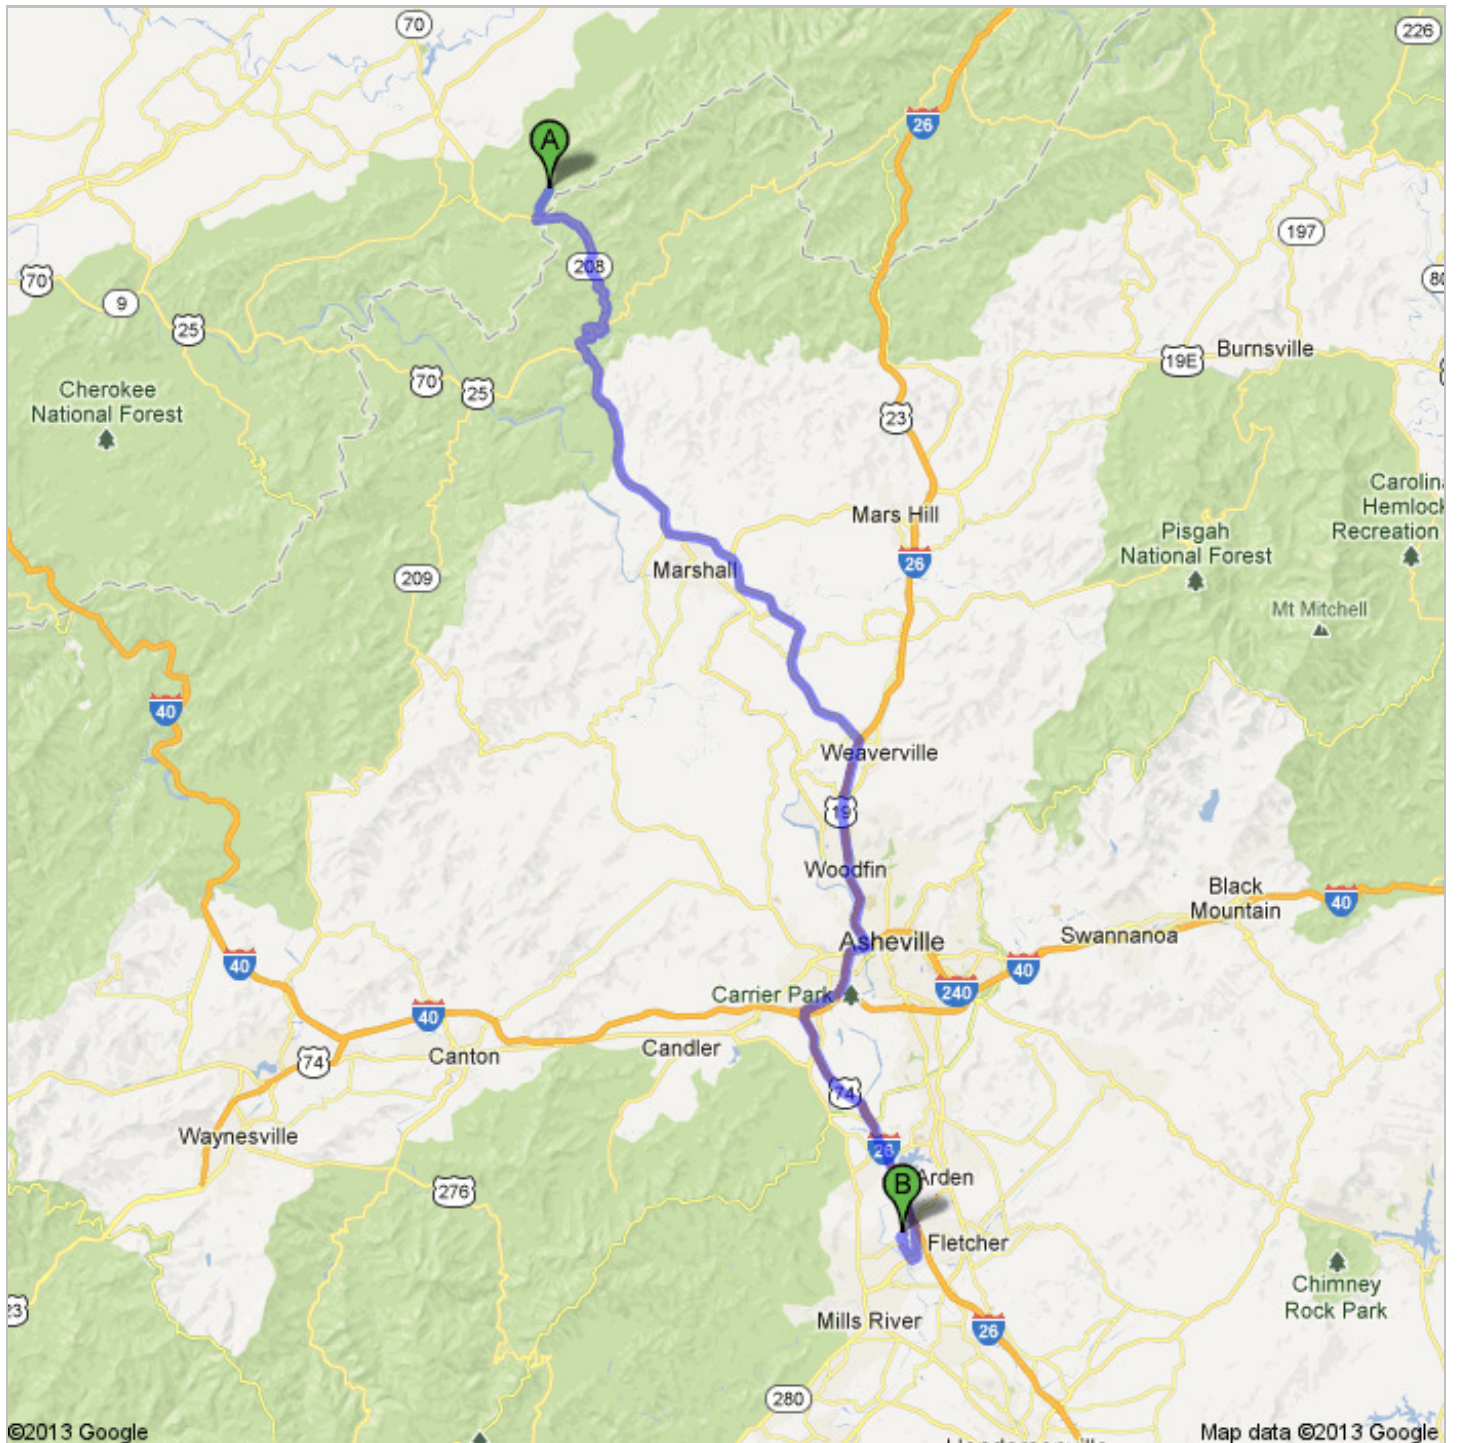

### Directions to Asheville Regional Airport

708 Airport Rd, Asheville, NC 28732

56.2 mi – about 1 hour 13 mins

## A Hemlock Hollow Inn "Farm, Shoppe & Cabins"

Viking Mountain Rd, Greeneville, TN 37743

1. Head **southwest** on **Viking Mountain Rd** toward **Log Cabin Rd** go 1.4 mi  
total 1.4 mi  
About 4 mins
-  2. Turn left onto **TN-70 S/Asheville Hwy** go 0.3 mi  
total 1.7 mi  
About 2 mins
-  3. Continue onto **N Carolina 208 S** go 5.6 mi  
total 7.2 mi  
Entering North Carolina  
About 9 mins
-  4. Turn right to stay on **N Carolina 208 S** go 3.5 mi  
total 10.7 mi  
About 6 mins
-  5. Continue onto **US-25 S/US-70 E** go 21.0 mi  
total 31.7 mi  
About 26 mins
-  6. Take the **Interstate 26 E/U.S. 19 S/U.S. 23 S/U.S. 25 S/U.S. 70 E** ramp to **Asheville** go 0.2 mi  
total 31.9 mi
-  7. Merge onto **I-26 E/US-19 S/US-23 S/US-25 S/US-70 E** go 7.9 mi  
total 39.8 mi  
Continue to follow I-26 E/US-19 S/US-23 S/US-70 E  
About 8 mins
-  8. Keep right at the fork, follow signs for **West Asheville/U.S. 23/U.S. 19/Interstate 240 W** and merge onto **I-240 W/I-26 E/US-19 S/US-23 S** go 0.7 mi  
total 40.5 mi  
About 56 secs
-  9. Keep right to continue on **I-26 E**, follow signs for **Interstate 240 W/Interstate 26 E/Interstate 40** go 12.6 mi  
total 53.2 mi  
About 12 mins
-  10. Take exit **40** for **Asheville Regional Airport/N Carolina 280** toward **Arden** go 0.3 mi  
total 53.4 mi
-  11. Turn right onto **N Carolina 280 W/Airport Rd** go 1.4 mi  
total 54.8 mi  
Continue to follow N Carolina 280 W  
About 2 mins
-  12. Turn right onto **Old Fanning Bridge Rd** go 0.6 mi  
total 55.4 mi  
About 1 min
-  13. Take the 1st right onto **Co Rd 1419/Westfelt Rd** go 0.8 mi  
total 56.2 mi  
Continue to follow Westfelt Rd  
About 2 mins